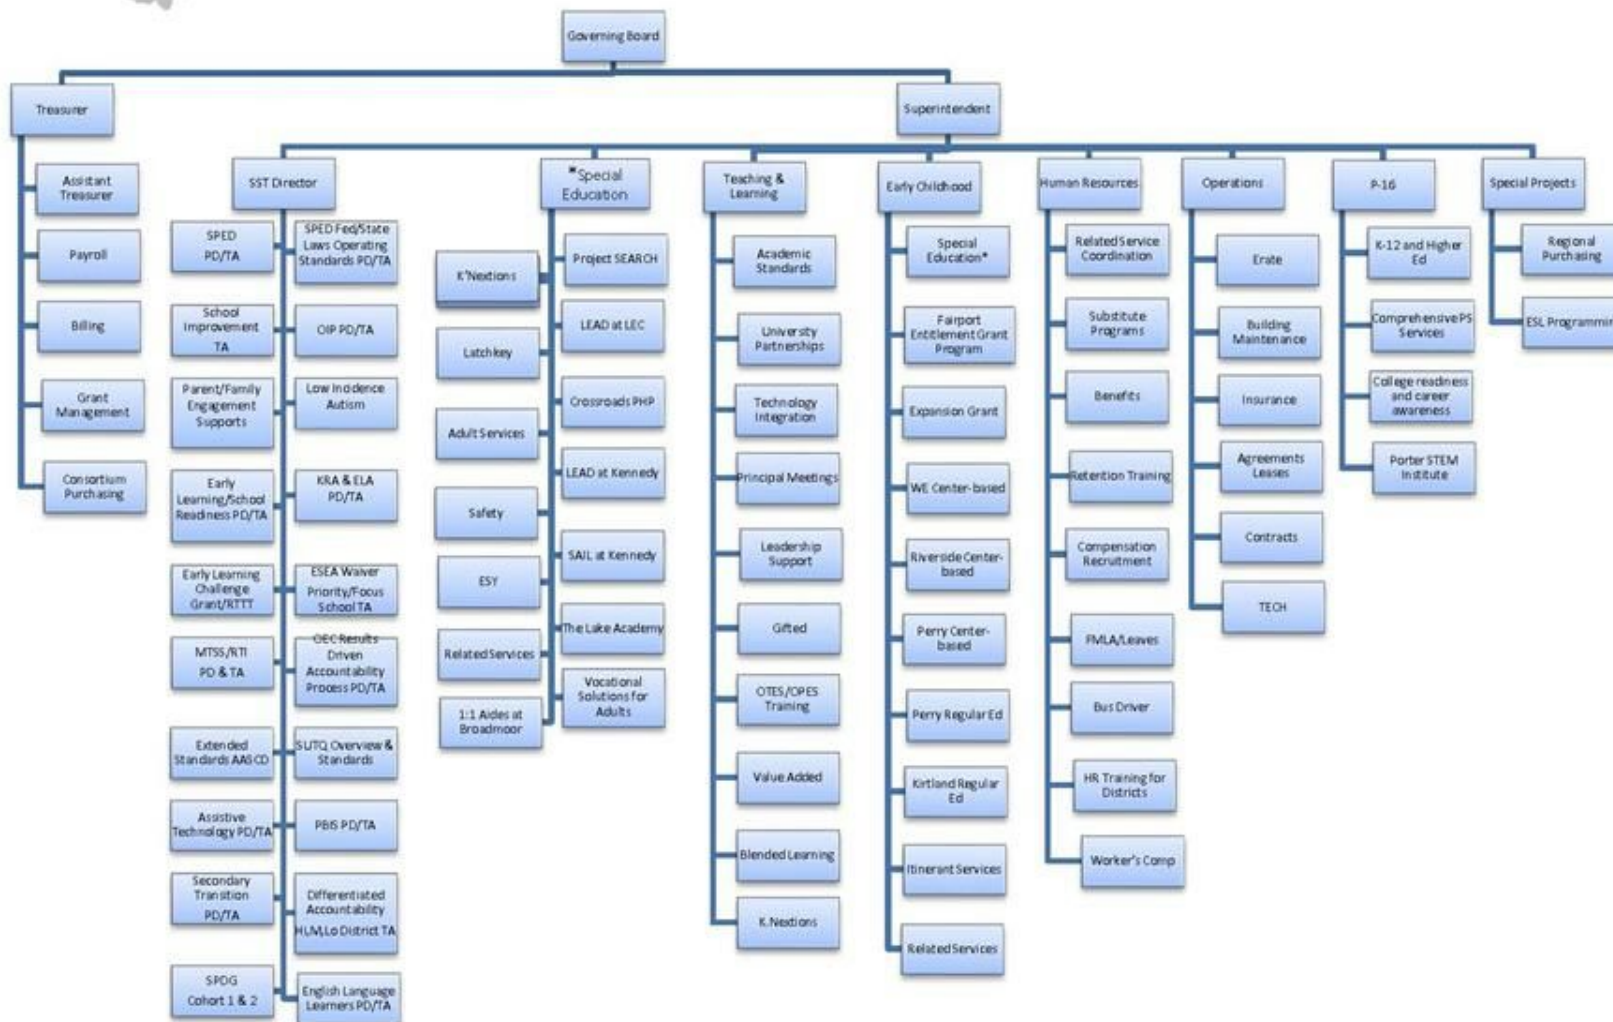

Lake County Educational Service Center Organizational Chart

*Julie O'Neil, Director of Special Education, assumes leadership responsibilities in the absence of the superintendent.